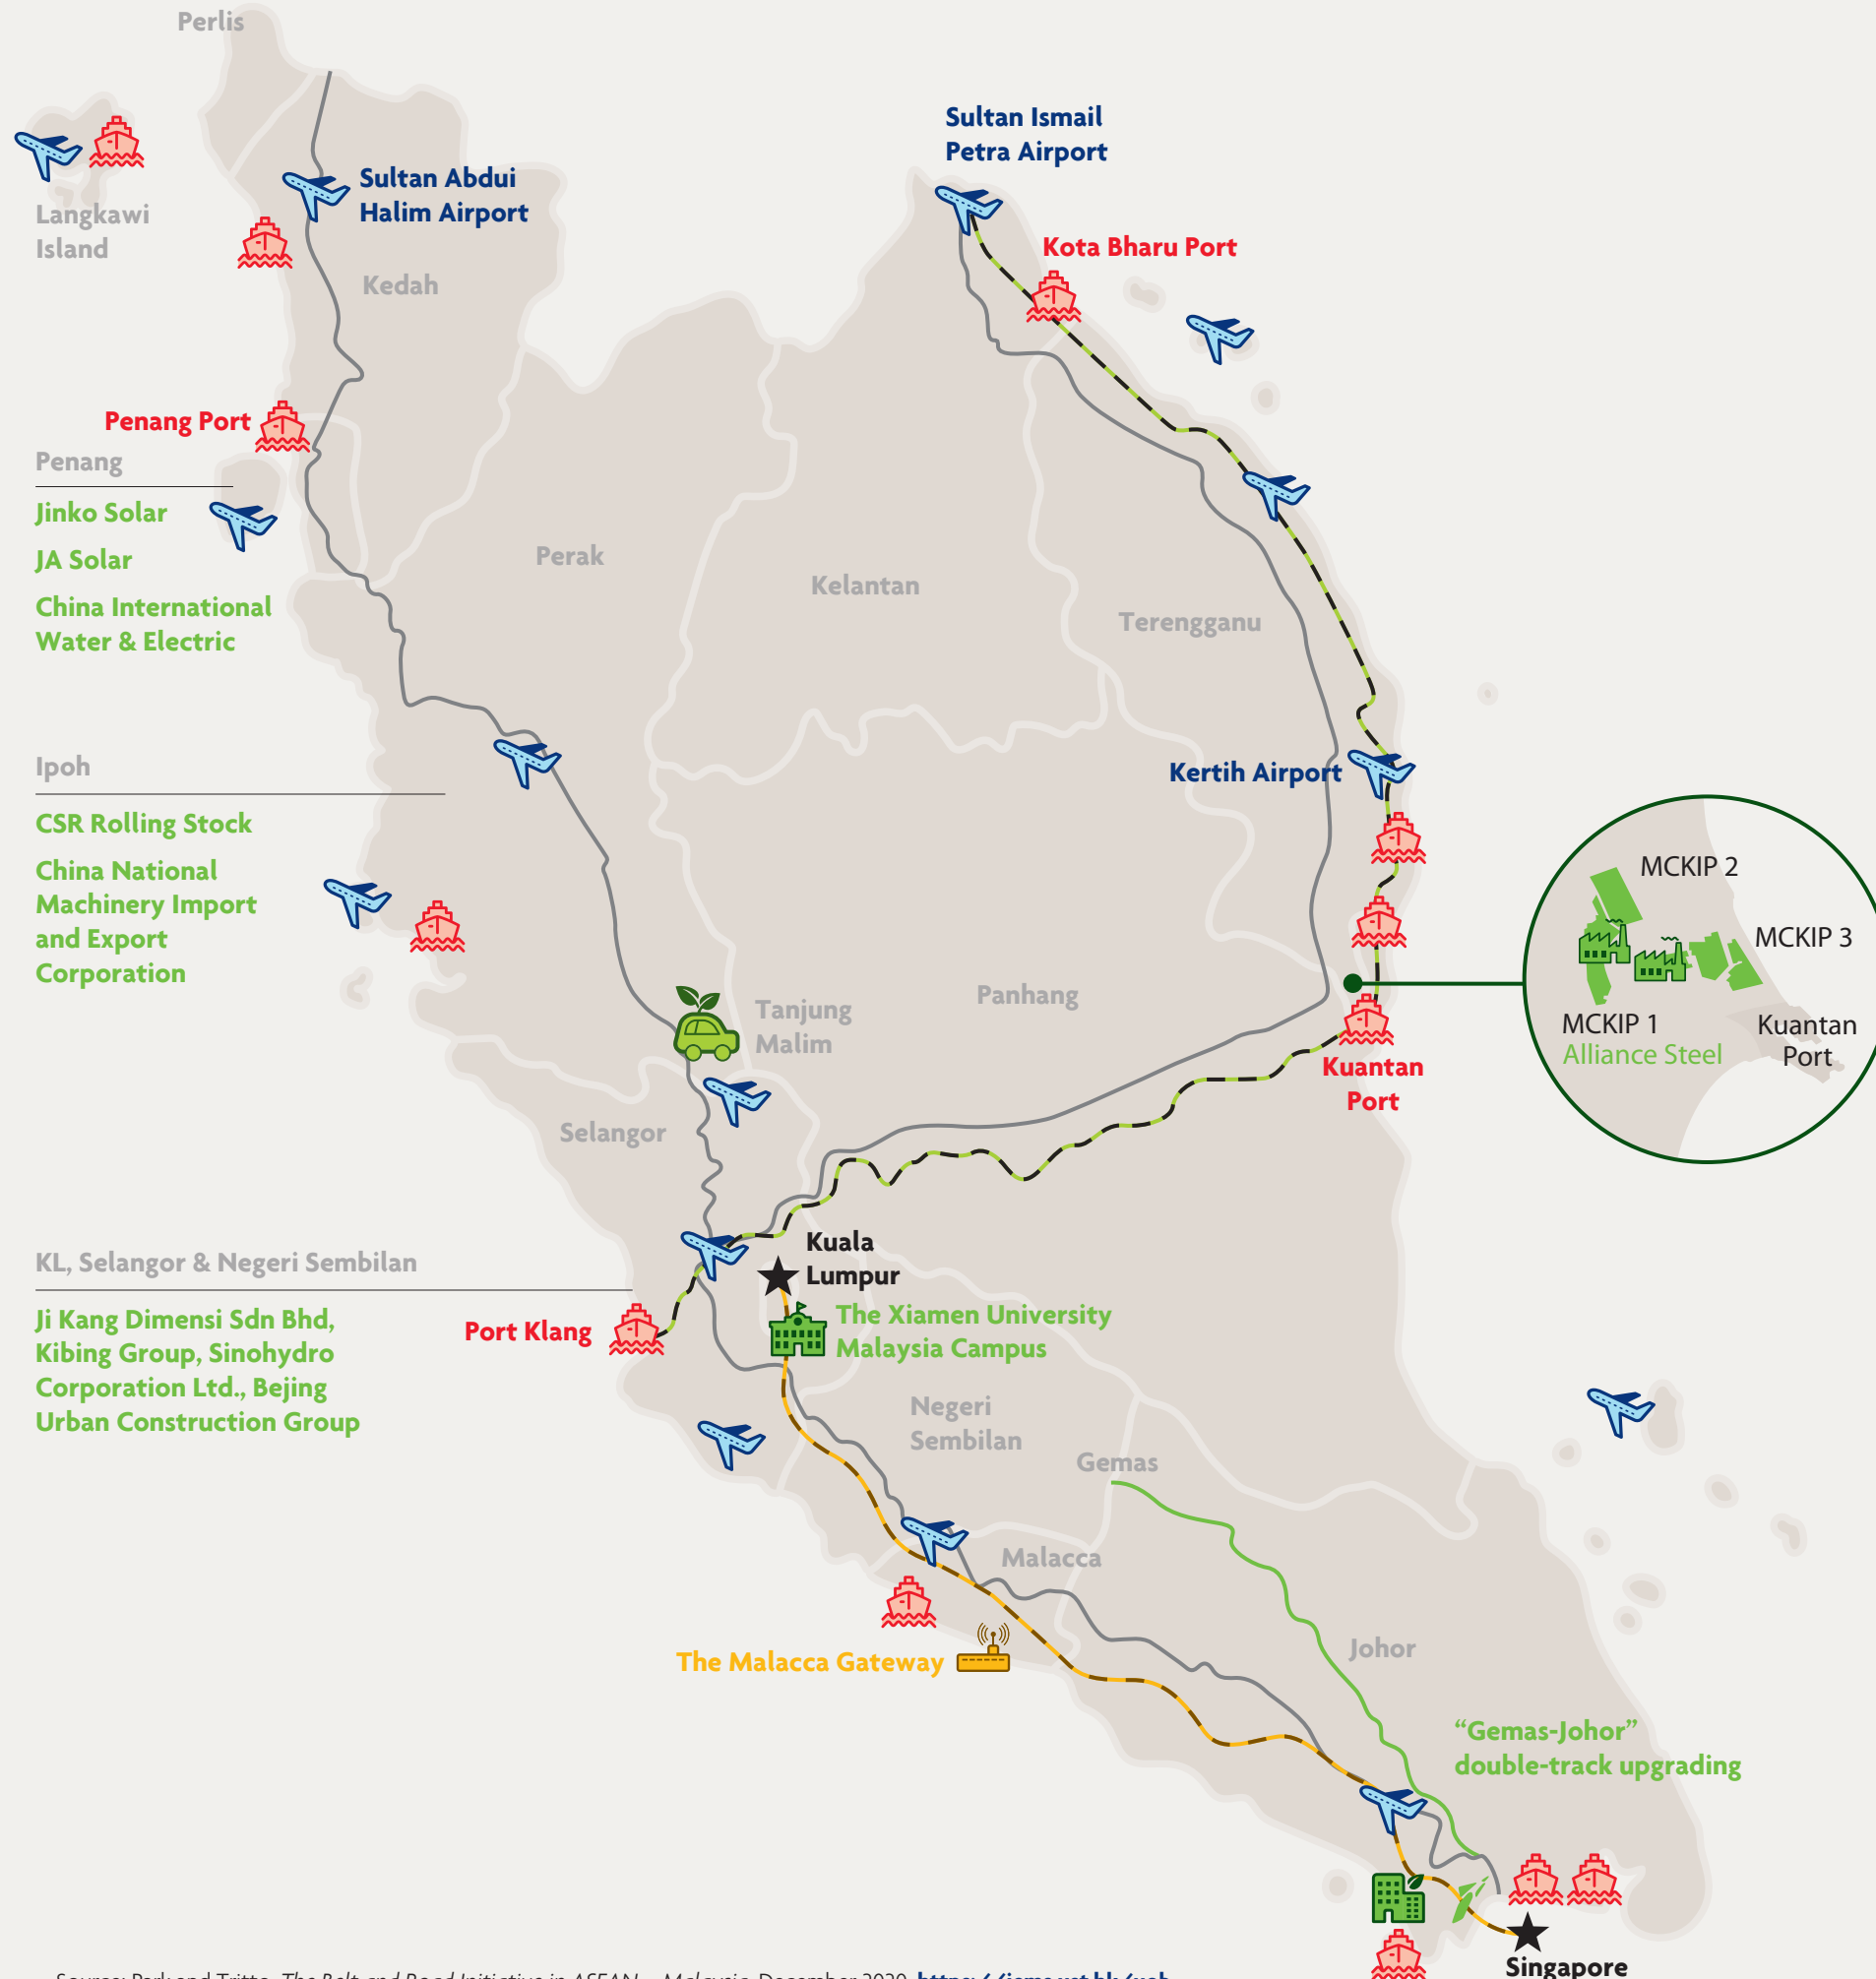

# Major Chinese Investments and Construction Contracts in Peninsular Malaysia

-  Airports
-  Ports
-  Expressway
-  Projects Approved or Underway
-  Projects under Renegotiation or Postponed
-  Project Cancelled
-  Malaysia China Kuantan Industrial Park
-  ECRL
-  Geely-proton New JV
-  Forest City
-  The KL – Singapore High Speed Rail